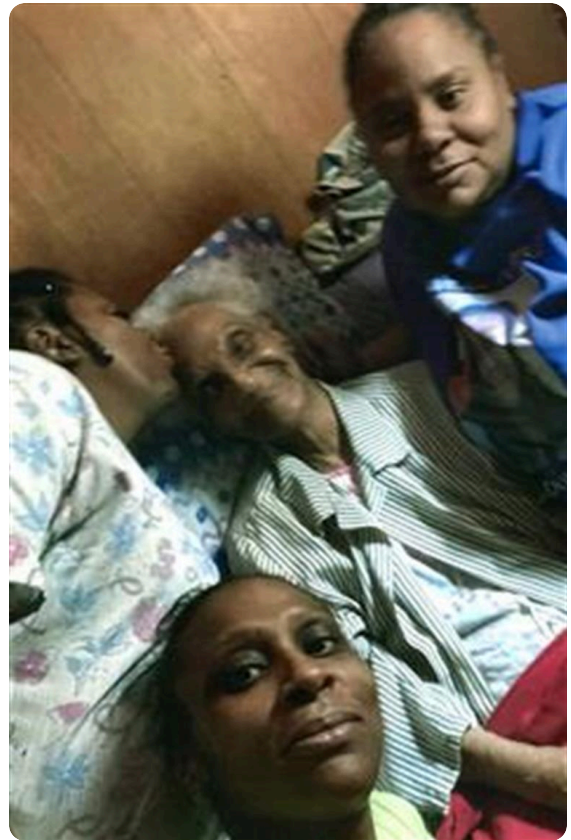

March 7 at 12:54 PM

Media

Ms. Gloria June Donald

FEB 12, 1934 - FEB 26, 2024

Media

Ms. Gloria June Donald

FEB 12, 1934 - FEB 26, 2024

Memories only last if you share them